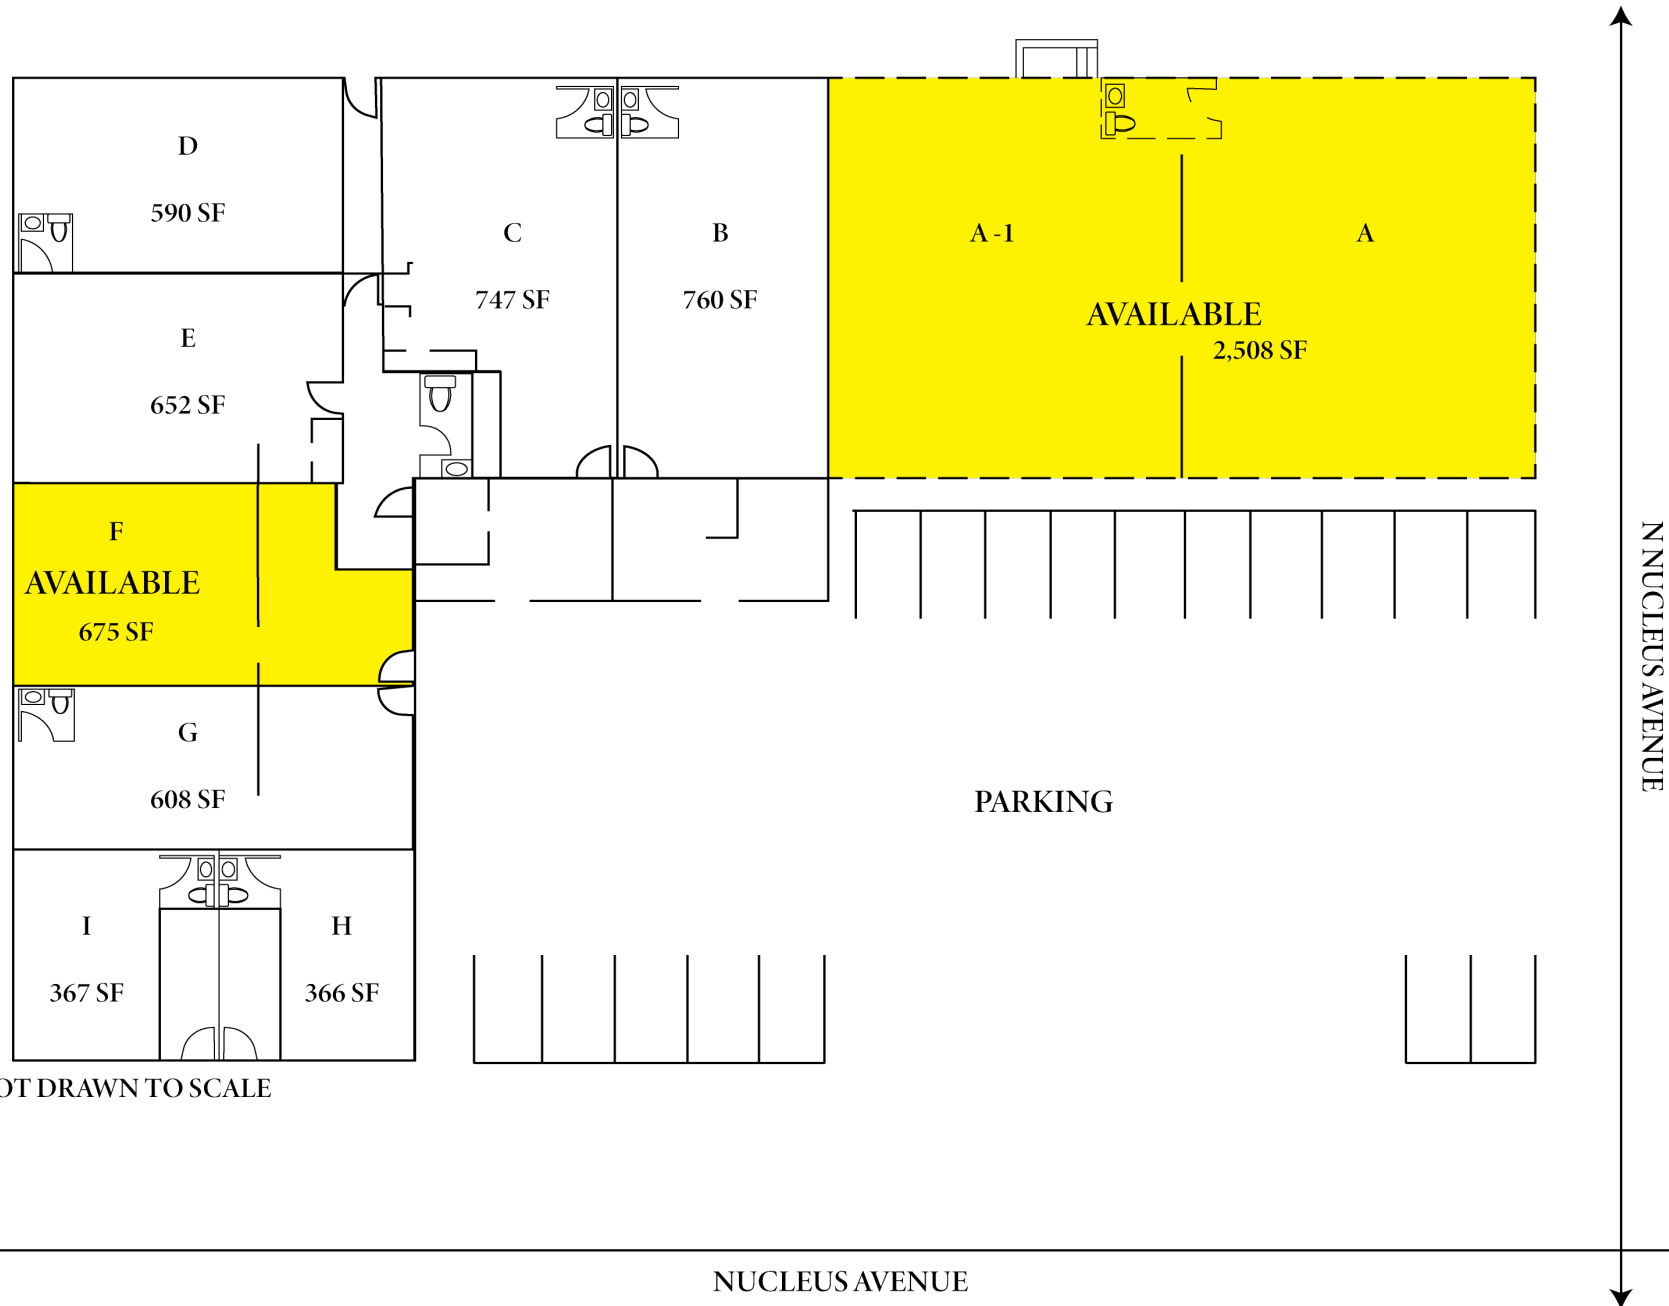

UNDER NEW OWNERSHIP
REMODEL COMING SOON!

FOR LEASE

110 Nucleus Avenue, Columbia Falls, MT 59912

- Available 675 SF - 2,508 SF
- Remodel Coming Soon!

Scott Duhs - Owner

(406) 414 - 6022 or (858) 245-7217 | Scott@DuhsCommercial.com

No warranty or representation is made to the accuracy of the foregoing information. Terms of sale or lease and availability are subject to change or withdrawal without notice.

SITE PLAN

*NOT DRAWN TO SCALE