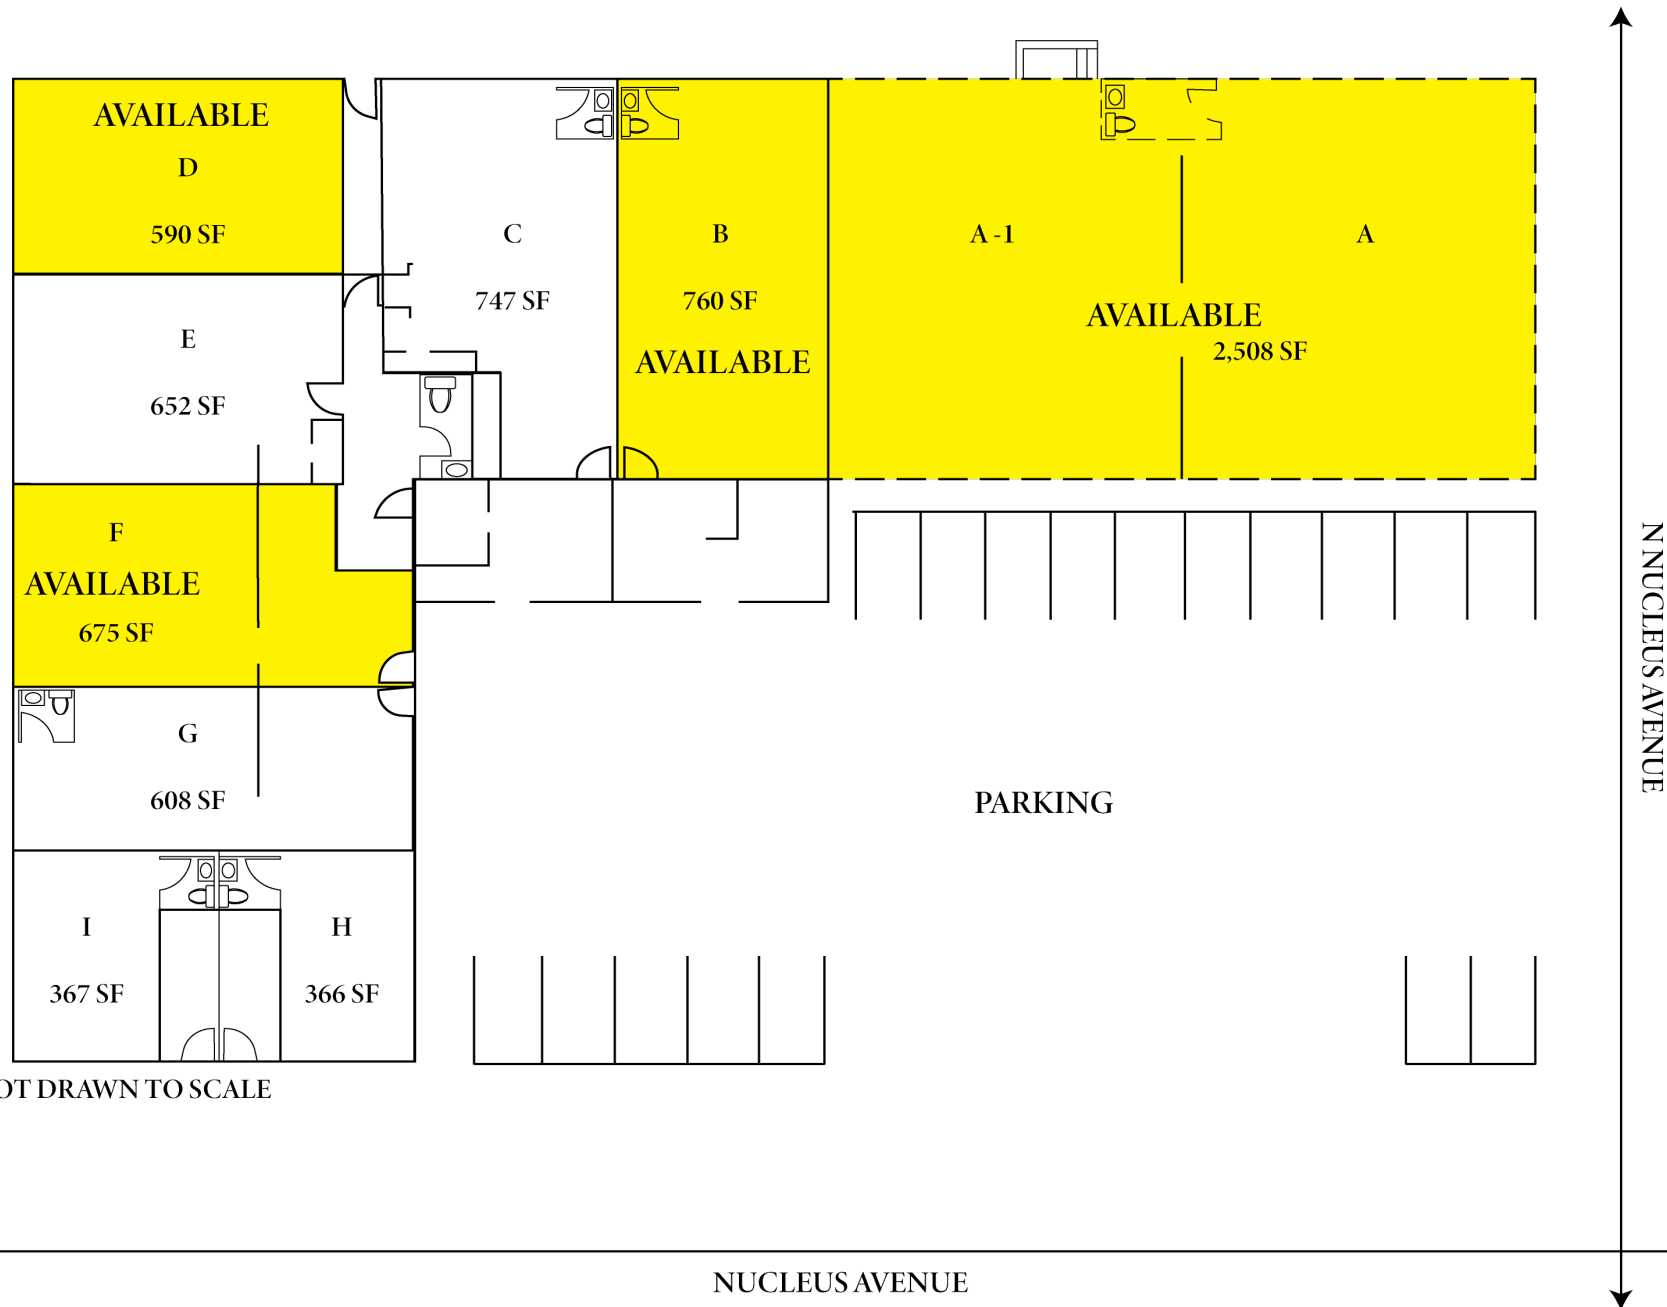

SITE PLAN

Scott Duhs - Owner

(406) 290-8296 or (858) 245-7217 | Scott@DuhsCommercial.com